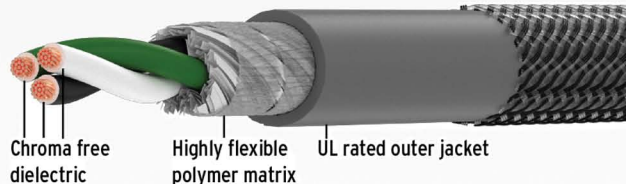

Better connectors are the lever that push Ascent power cables to the next performance plateau. PK10's 10 AWG / 5.26mm<sup>2</sup> pure copper conductors exceed even the most robust 30amp residential outlet rating. Current delivery is only part of the equation. We also utilize neutral colored, virgin dielectric materials to ensure and maintain conductor purity. Great materials coupled with Wattgate evolution Audio Grade series connectors combine to deliver a more robust and more reliable power cord for high demand loads like amplifiers and televisions. You'll see and hear more with this simple upgrade.

**PK10 ASCENT**

**BRINGING POWER**

WattGate gold evolution AUDIO GRADE ★ connectots

**Connector**

- WattGate 350evo au
- WattGate 330evo au
- WattGate 390evo au

**WATTGATE 3 LAYER PLATING PROCESS**