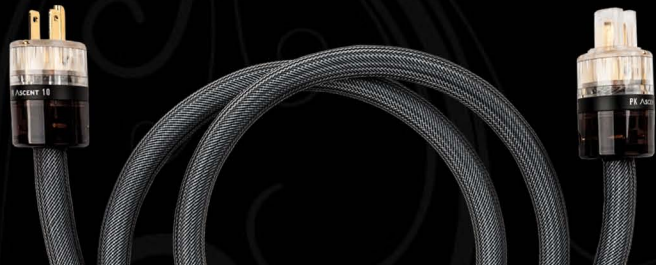

Better connectors are the lever that push Ascent power cables to the next performance plateau. PK10's 10 AWG / 5.26mm<sup>2</sup> pure copper conductors exceed even the most robust 30amp residential outlet rating. Current delivery is only part of the equation. We also utilize neutral colored, virgin dielectric materials to ensure and maintain conductor purity. Great materials coupled with Wattgate evolution Audio Grade series connectors combine to deliver a more robust and more reliable power cord for high demand loads like amplifiers and televisions. You'll see and hear more with this simple upgrade.

**PK10 ASCENT**

**BRINGING POWER**

WattGate gold evolution AUDIO GRADE ★ connectots

**Connector**

- WattGate 350evo au
- WattGate 330evo au
- WattGate 390evo au

**WATTGATE 3 LAYER PLATING PROCESS**